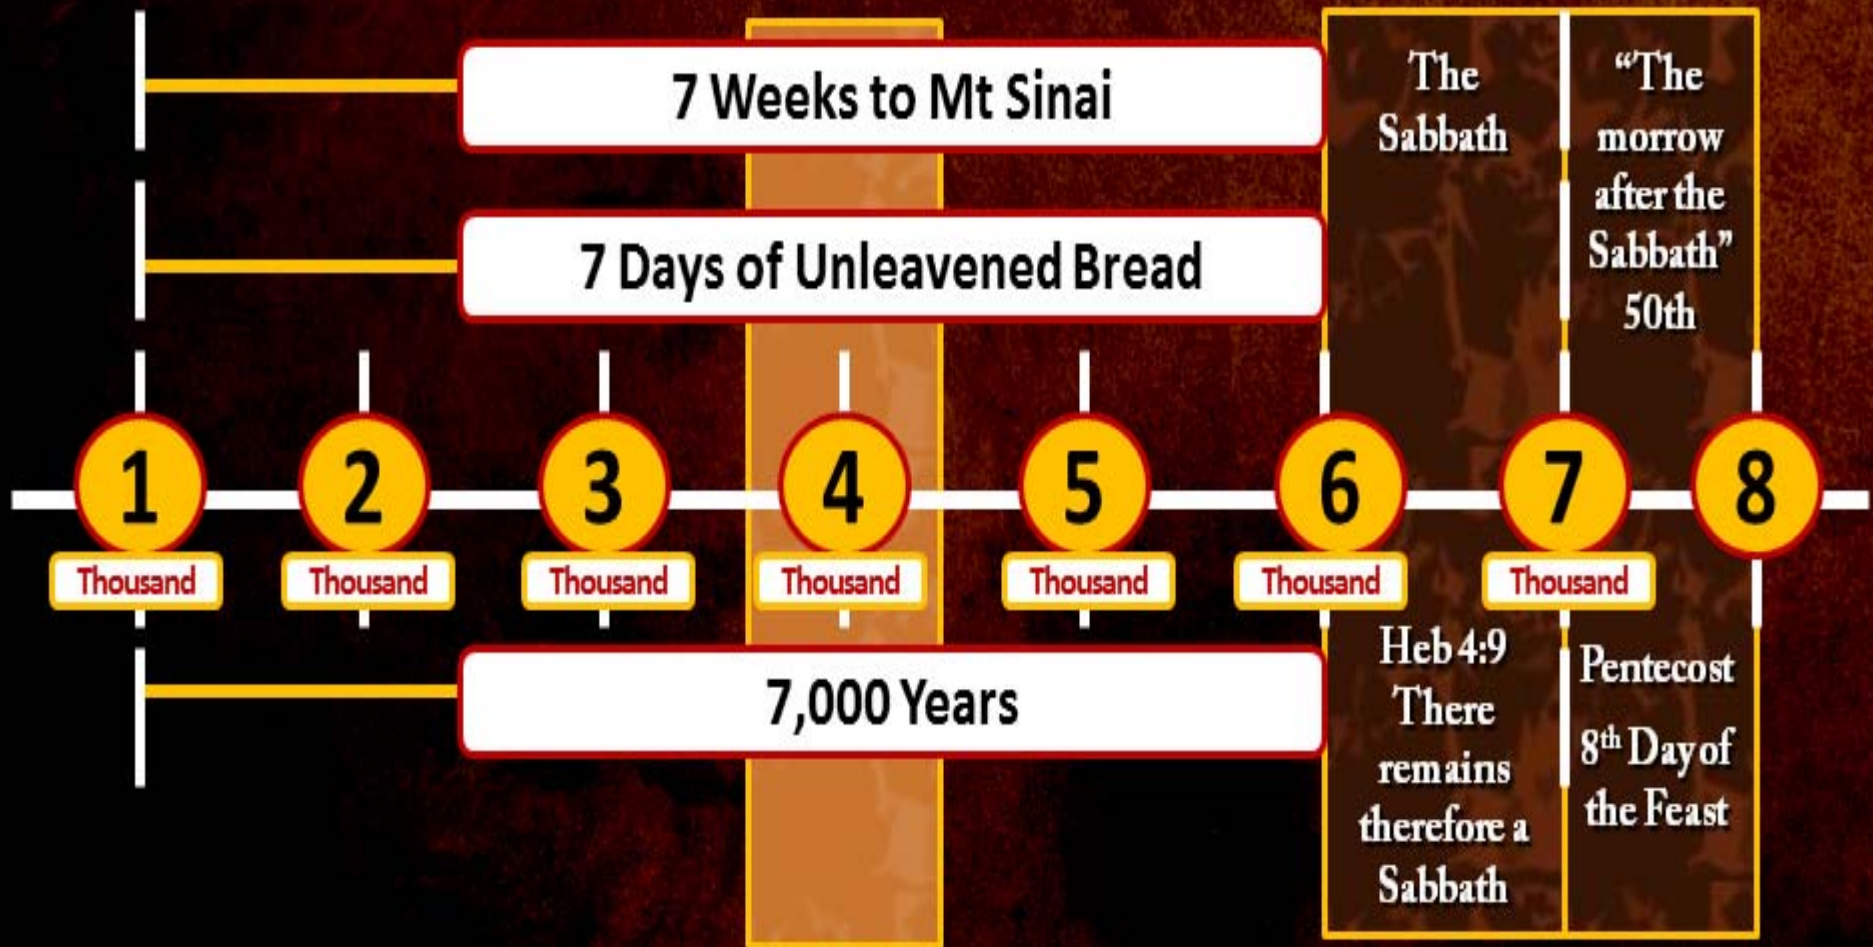

Sunday	Monday	Tuesday	Wednesday	Thursday	Friday	Saturday
	1	2	3	4	5	7

50 Days

Mt Sinai – Law  
Pentecost - Spirit

The Charts are from the  
Exodus Series,  
Chapter 8  
“Passover to Pentecost”

# Midst of Weeks - Ex 16:1

*Everything in God's plan of Salvation centers on the "Midst of the Week"*

# Midst of Weeks - Ex 16:1

Sunday	Monday	Tuesday	Wednesday	Thursday	Friday	Saturday
	1	2	3	4	5	7

50 Days

Mt Sinai – Law  
Pentecost - Spirit

19:1 In the third month after the children of Israel had gone out of the land of Egypt, on the same day, they came to the Wilderness of Sinai.